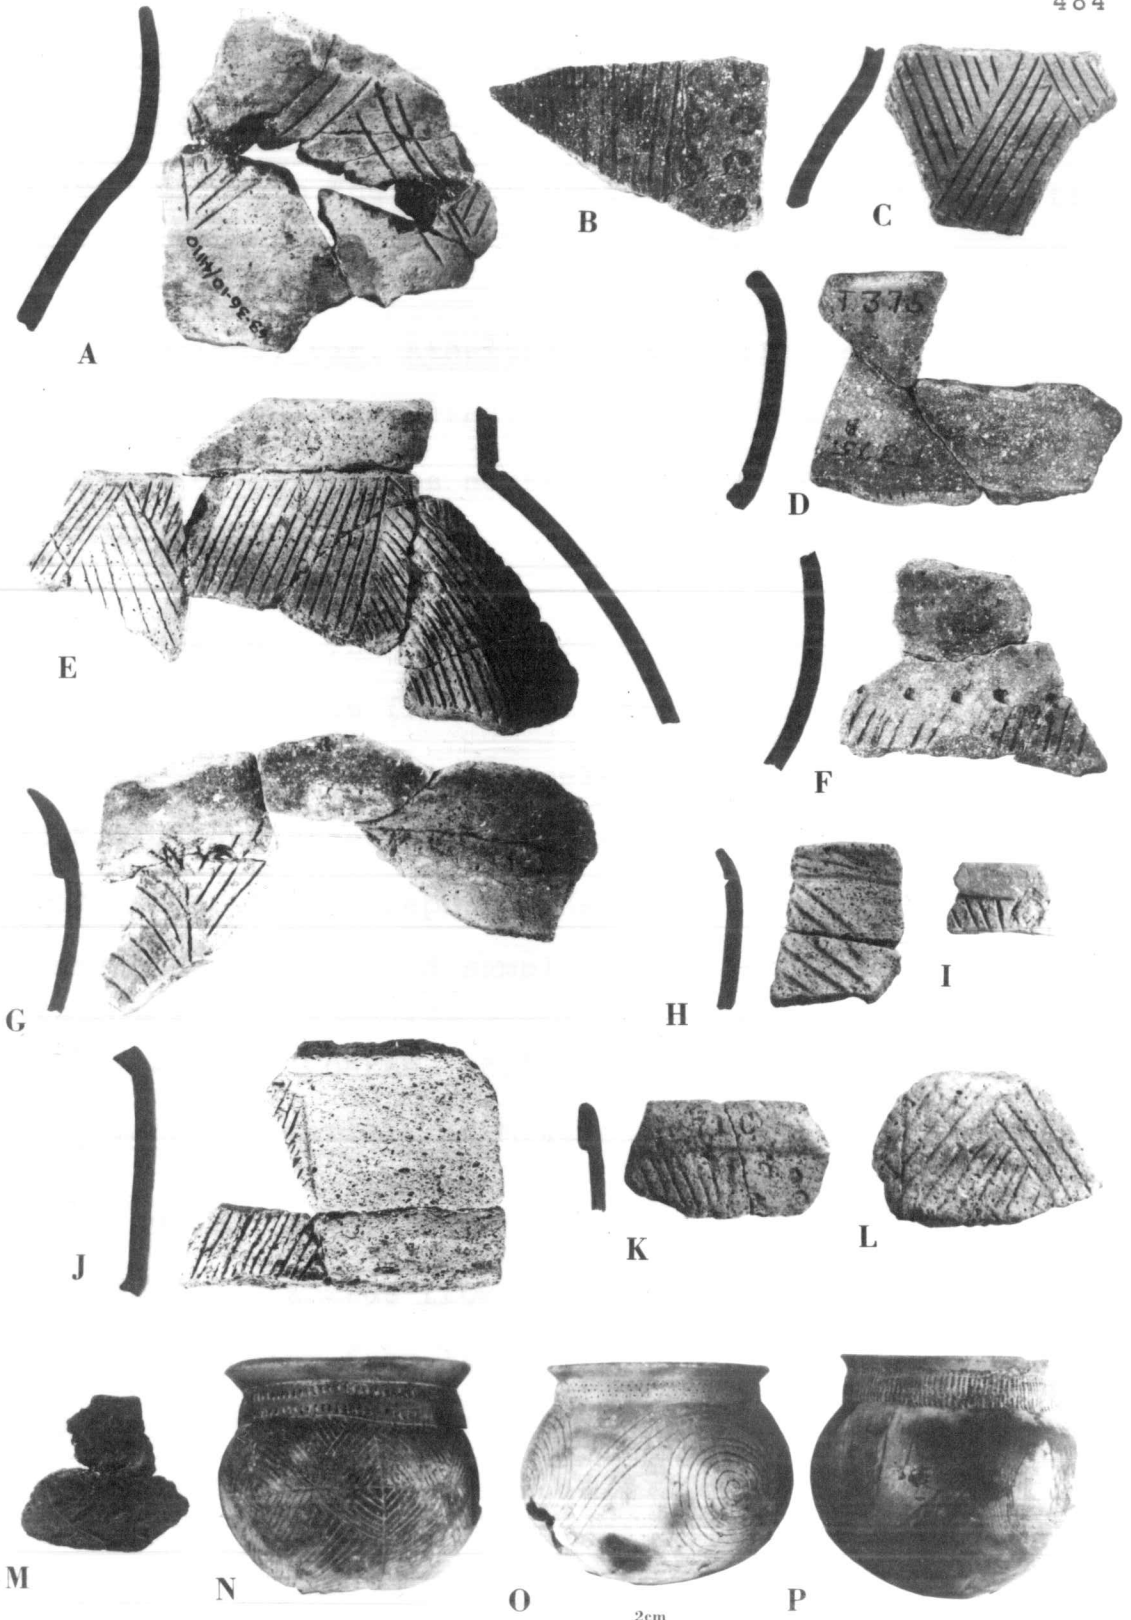

PLATE I.--Routh phase pottery types (1/2 scale)

PLATE II.--Routh and Balmoral phase pottery types (1/2 scale)

PLATE III.--Miscellaneous pottery types

PLATE IV (1/2 scale)

PLATE V.--Fitzhugh phase pottery types (1/2 scale)

PLATE VI.--Fitzhugh phase pottery types (1/2 scale)

PLATE VII.--Winterville Incised, var. Belzoni, vessel from
Cut 4, Transylvania ($1/3$ scale)

PLATE VIII.--Transylvania phase pottery types (1/2 scale)

PLATE IX.--Transylvania phase pottery types (1/2 scale)

PLATE X.--Transylvania phase pottery types (1/2 scale)

Half of each of twenty two bird points found in burial - Pima cemetery - near Yuma, Arizona. (21) Mississippi