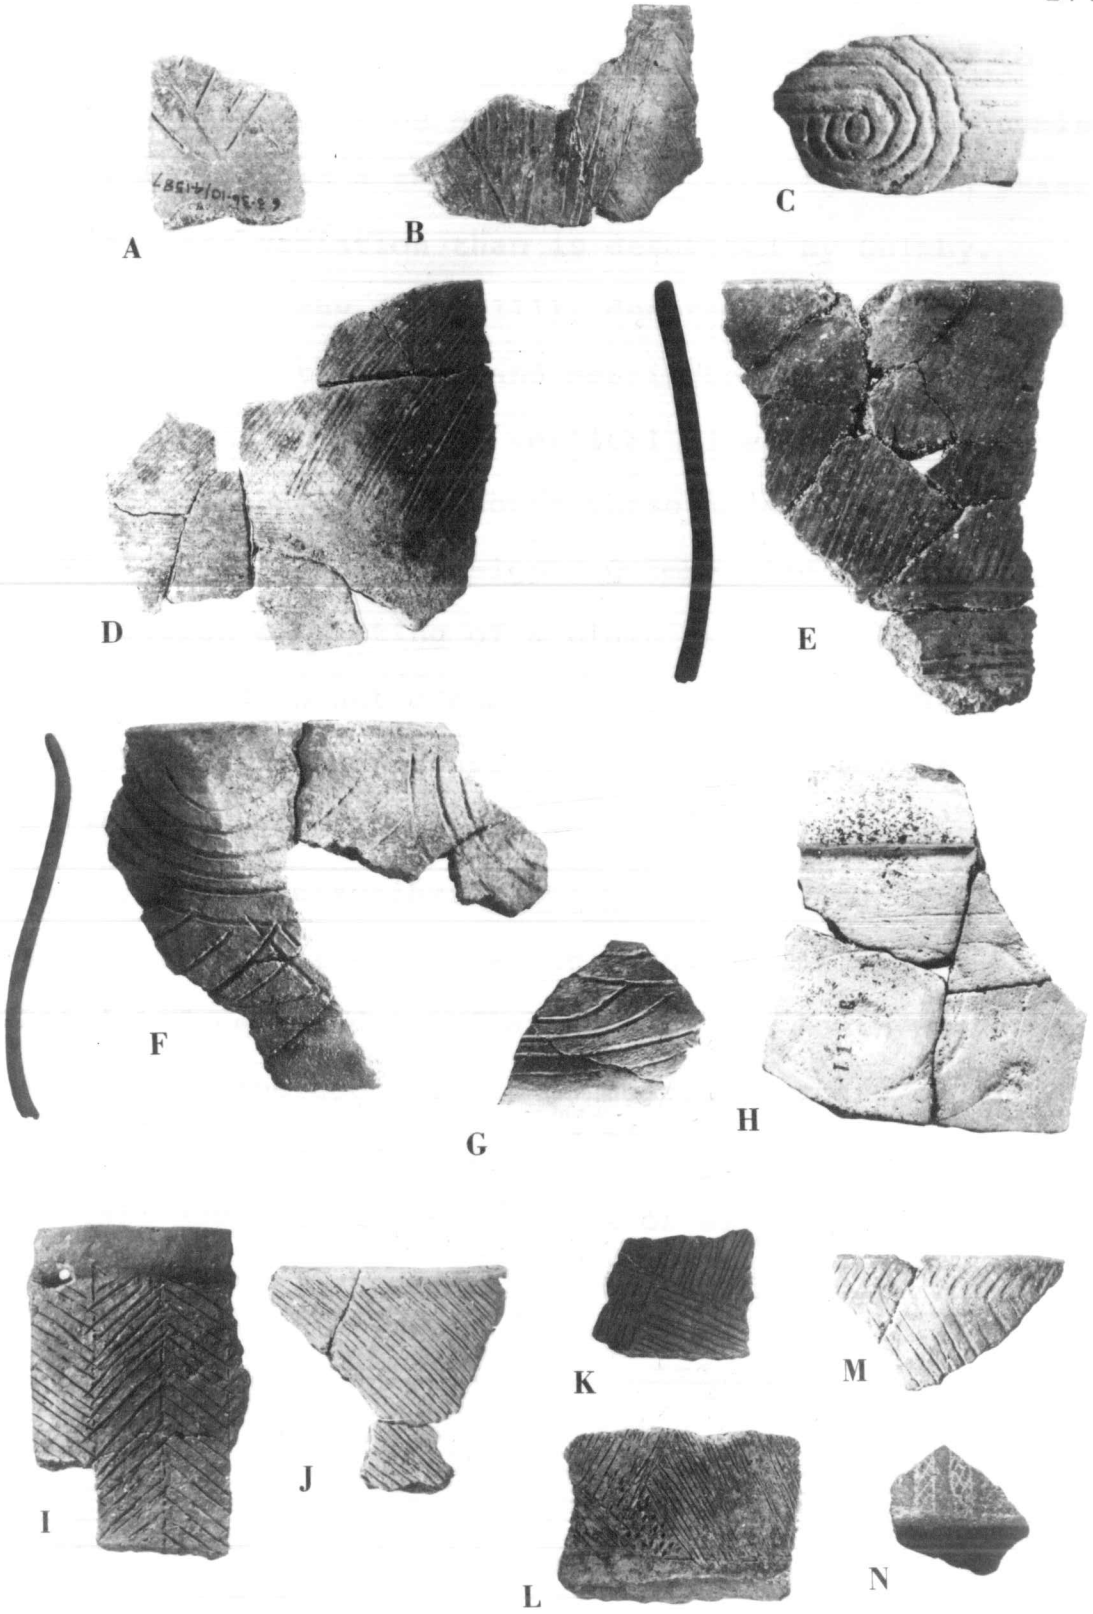

PLATE I.--Routh phase pottery types (1/2 scale)

PLATE II.--Routh and Balmoral phase pottery types (1/2 scale)

PLATE III.--Miscellaneous pottery types

PLATE IV (1/2 scale)

PLATE V.--Fitzhugh phase pottery types (1/2 scale)

PLATE VI.--Fitzhugh phase pottery types (1/2 scale)

PLATE VII.--Winterville Incised, var. Belzoni, vessel from
Cut 4, Transylvania ($1/3$ scale)

PLATE VIII.--Transylvania phase pottery types (1/2 scale)

PLATE IX.--Transylvania phase pottery types (1/2 scale)

PLATE X.--Transylvania phase pottery types (1/2 scale)

Half of each of twenty two bird points found in burial - Pima cemetery - near Yuma, Arizona. (21) Mississippi