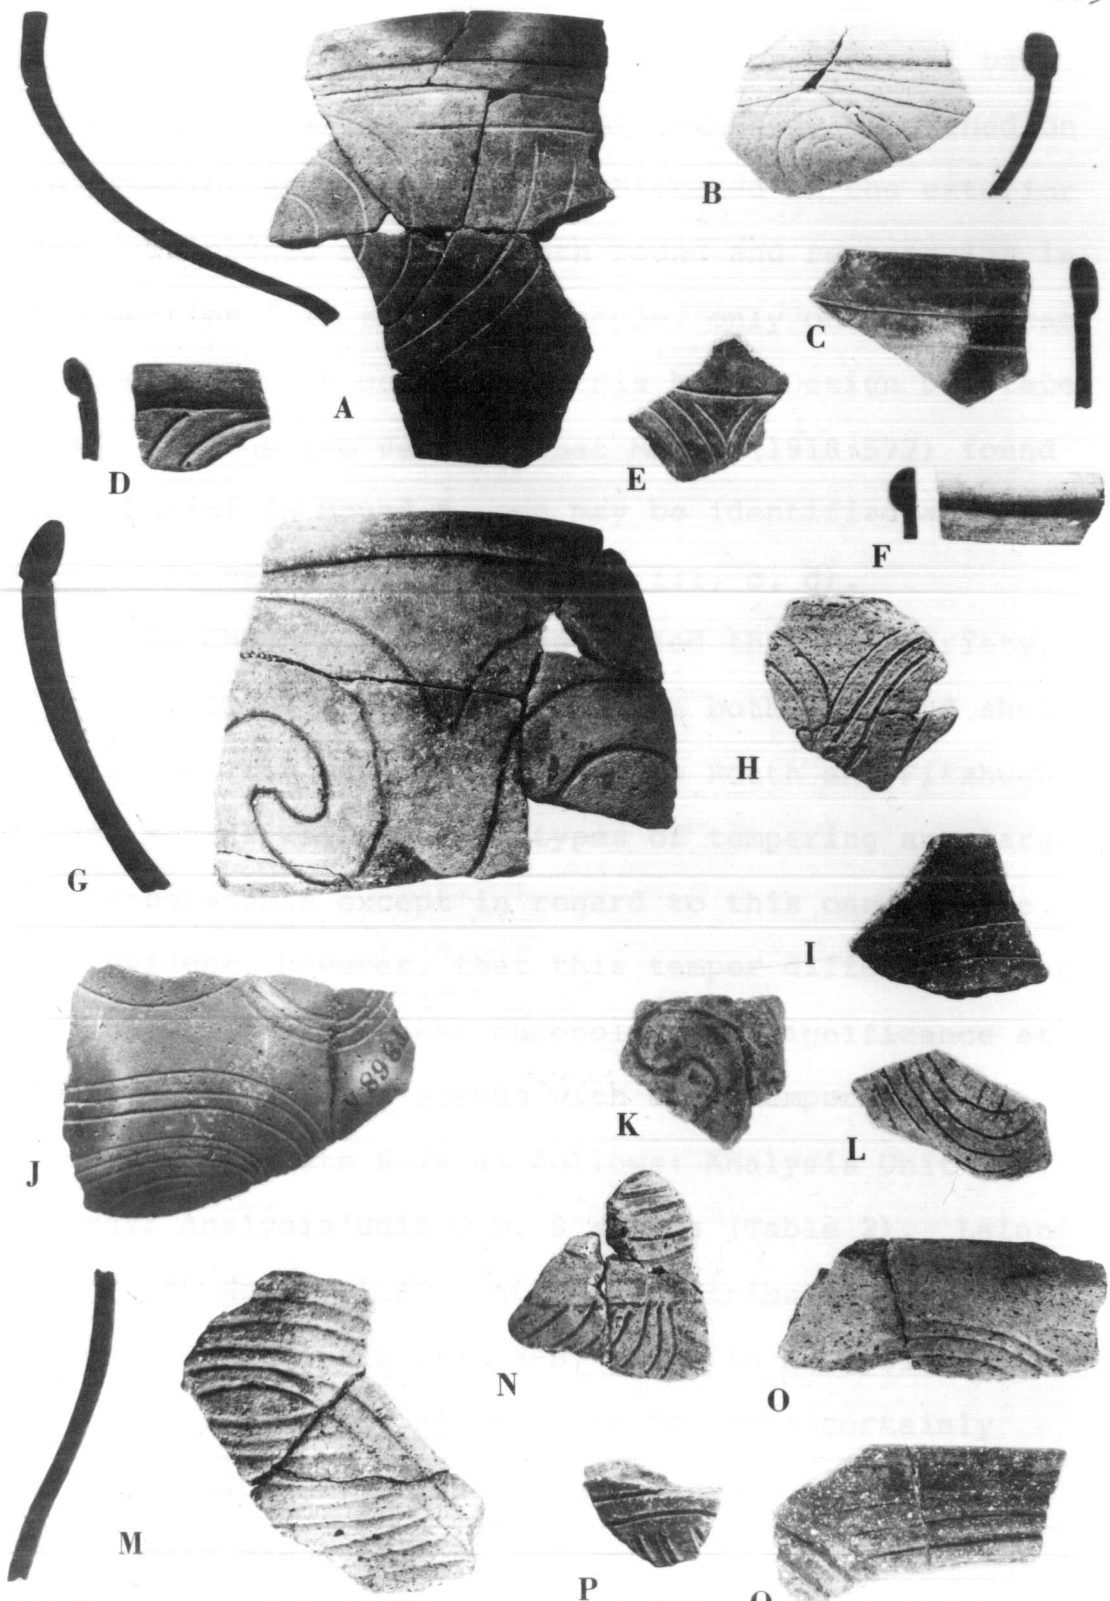

PLATE I.--Routh phase pottery types (1/2 scale)

PLATE II.--Routh and Balmoral phase pottery types (1/2 scale)

PLATE III.--Miscellaneous pottery types

PLATE IV (1/2 scale)

PLATE V.--Fitzhugh phase pottery types (1/2 scale)

PLATE VI.--Fitzhugh phase pottery types (1/2 scale)

PLATE VII.--Winterville Incised, var. Belzoni, vessel from
Cut 4, Transylvania ($1/3$ scale)

PLATE VIII.--Transylvania phase pottery types (1/2 scale)

PLATE IX.--Transylvania phase pottery types (1/2 scale)

PLATE X.--Transylvania phase pottery types (1/2 scale)

Half of each of twenty two bird points found in burial - Pima cemetery - near Yuma, Arizona. (21) Mississippi