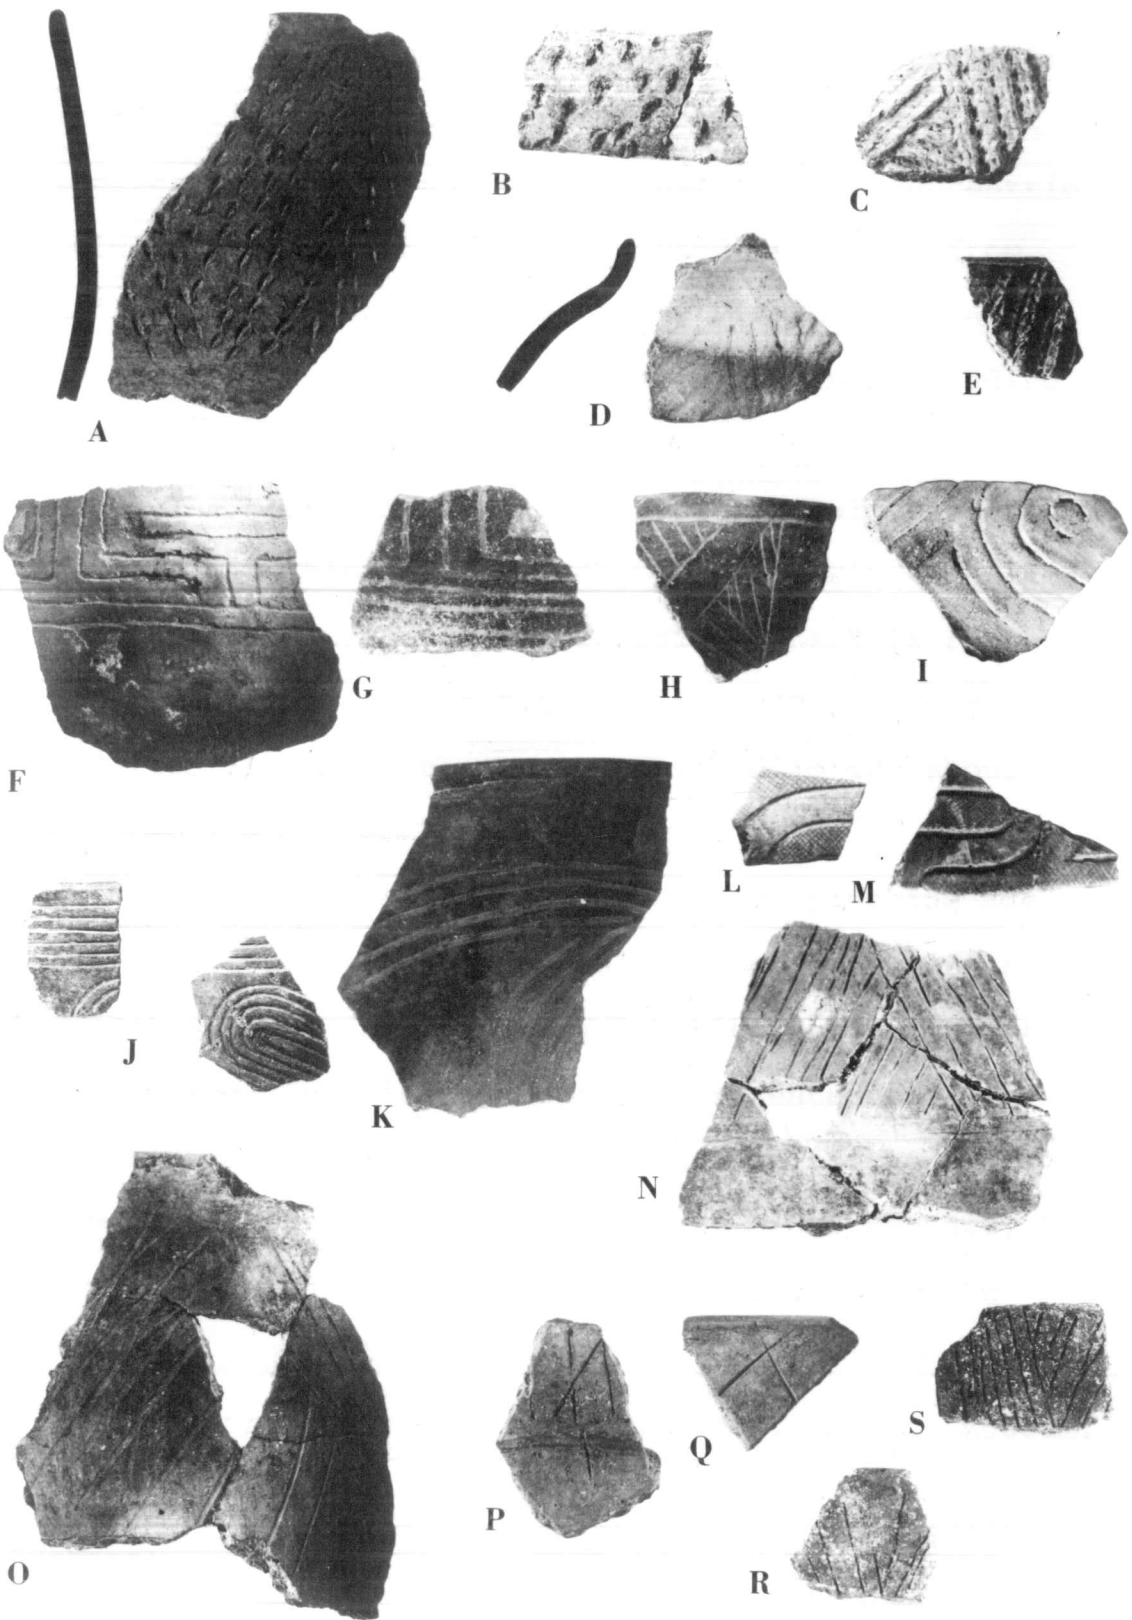

PLATE I.--Routh phase pottery types (1/2 scale)

PLATE II.--Routh and Balmoral phase pottery types (1/2 scale)

PLATE III.--Miscellaneous pottery types

PLATE IV (1/2 scale)

PLATE V.--Fitzhugh phase pottery types (1/2 scale)

PLATE VI.--Fitzhugh phase pottery types (1/2 scale)

PLATE VII.--Winterville Incised, var. Belzoni, vessel from
Cut 4, Transylvania ($1/3$ scale)

PLATE VIII.--Transylvania phase pottery types (1/2 scale)

PLATE IX.--Transylvania phase pottery types (1/2 scale)

PLATE X.--Transylvania phase pottery types (1/2 scale)

Half of each of twenty two bird points found in burial - Pima cemetery - near Yuma, Arizona. (21) Mississippi