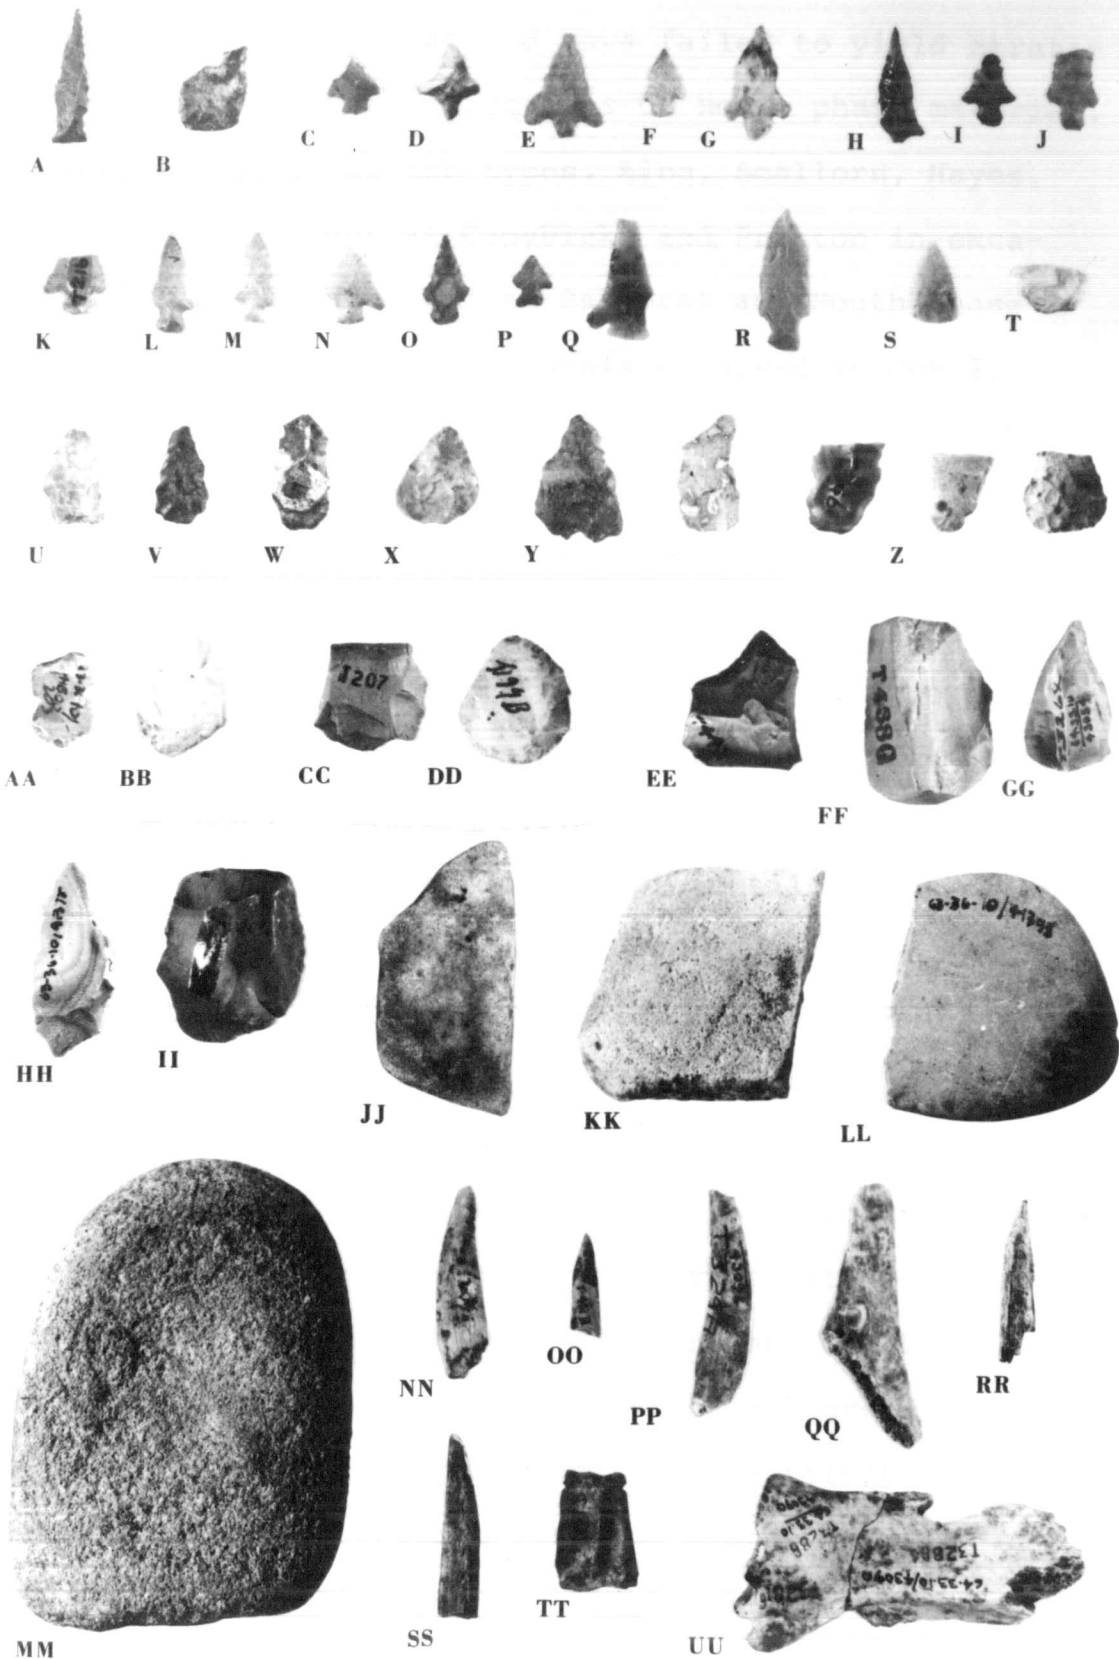

PLATE I.--Routh phase pottery types (1/2 scale)

PLATE II.--Routh and Balmoral phase pottery types (1/2 scale)

PLATE III.--Miscellaneous pottery types

PLATE IV (1/2 scale)

PLATE V.--Fitzhugh phase pottery types (1/2 scale)

PLATE VI.--Fitzhugh phase pottery types (1/2 scale)

PLATE VII.--Winterville Incised, var. Belzoni, vessel from
Cut 4, Transylvania ($1/3$ scale)

PLATE VIII.--Transylvania phase pottery types (1/2 scale)

PLATE IX.--Transylvania phase pottery types (1/2 scale)

PLATE X.--Transylvania phase pottery types (1/2 scale)

Half of each of twenty two bird points found in burial - Pima cemetery - near Yuma, Arizona. (21) Mississippi