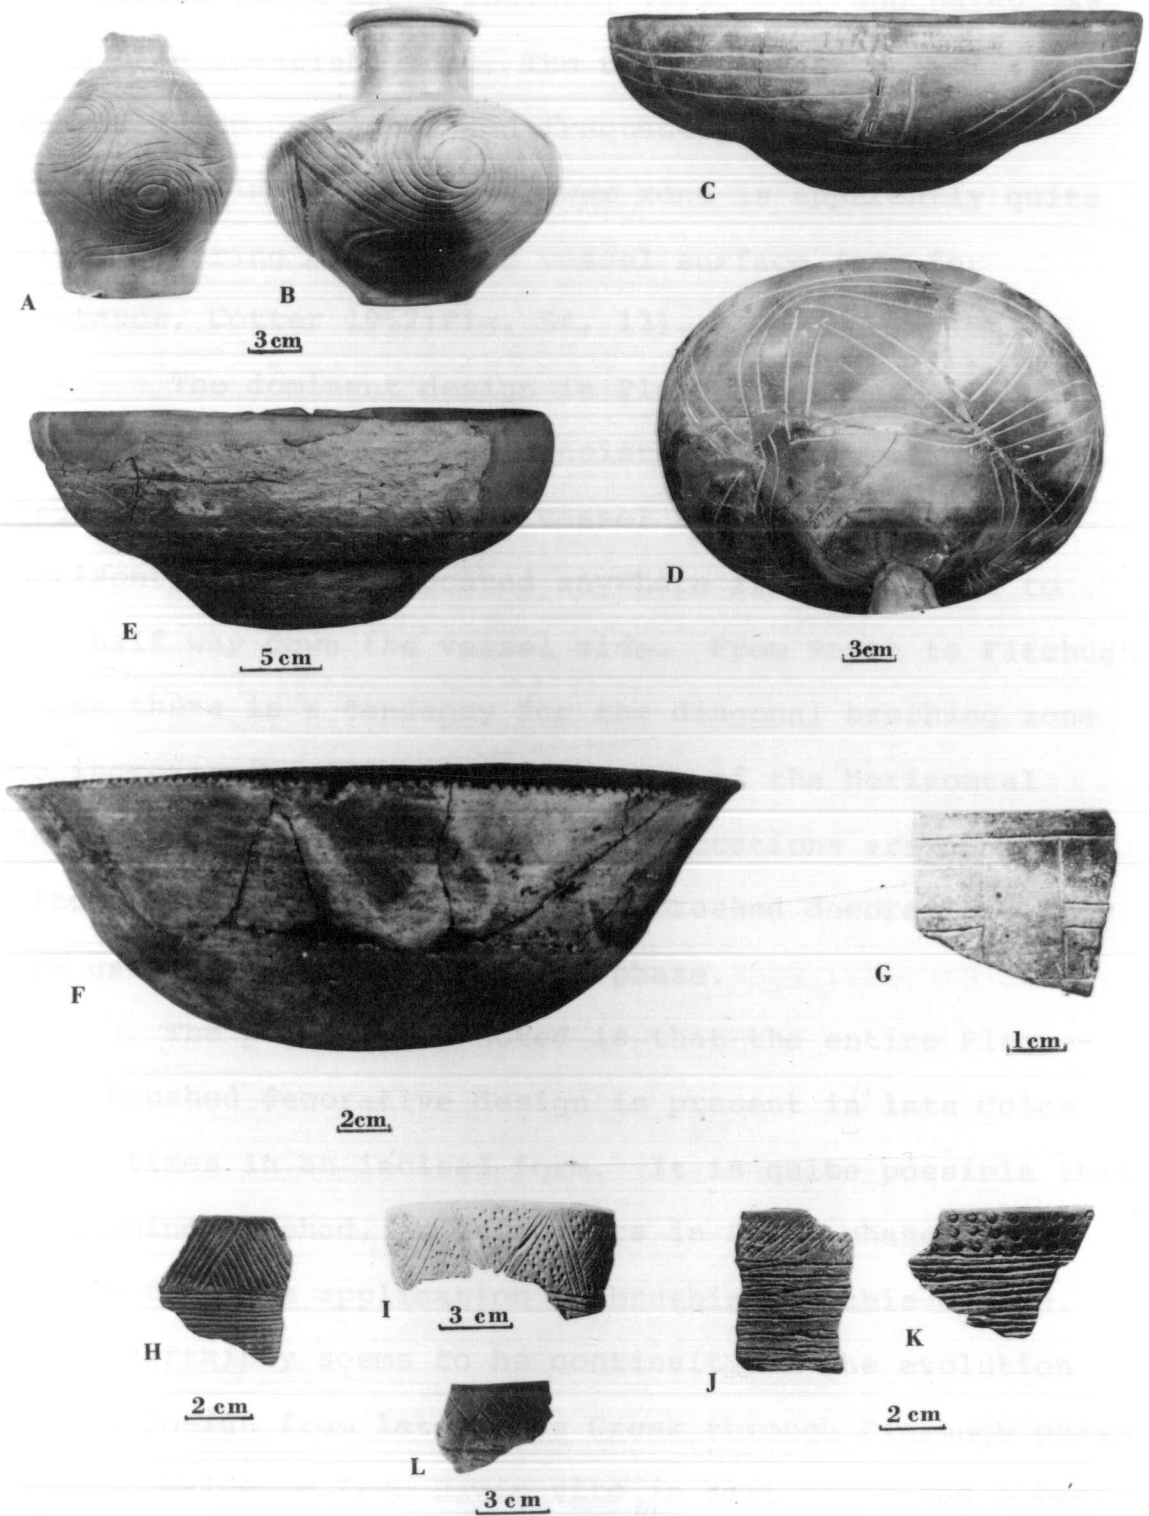

PLATE I.--Routh phase pottery types (1/2 scale)

PLATE II.--Routh and Balmoral phase pottery types (1/2 scale)

PLATE III.--Miscellaneous pottery types

PLATE IV (1/2 scale)

PLATE V.--Fitzhugh phase pottery types (1/2 scale)

PLATE VI.--Fitzhugh phase pottery types (1/2 scale)

PLATE VII.--Winterville Incised, var. Belzoni, vessel from
Cut 4, Transylvania ($1/3$ scale)

PLATE VIII.--Transylvania phase pottery types (1/2 scale)

PLATE IX.--Transylvania phase pottery types (1/2 scale)

PLATE X.--Transylvania phase pottery types (1/2 scale)

Half of each of twenty two bird points found in burial - Pima cemetery - near Yuma, Arizona. (21) Mississippi